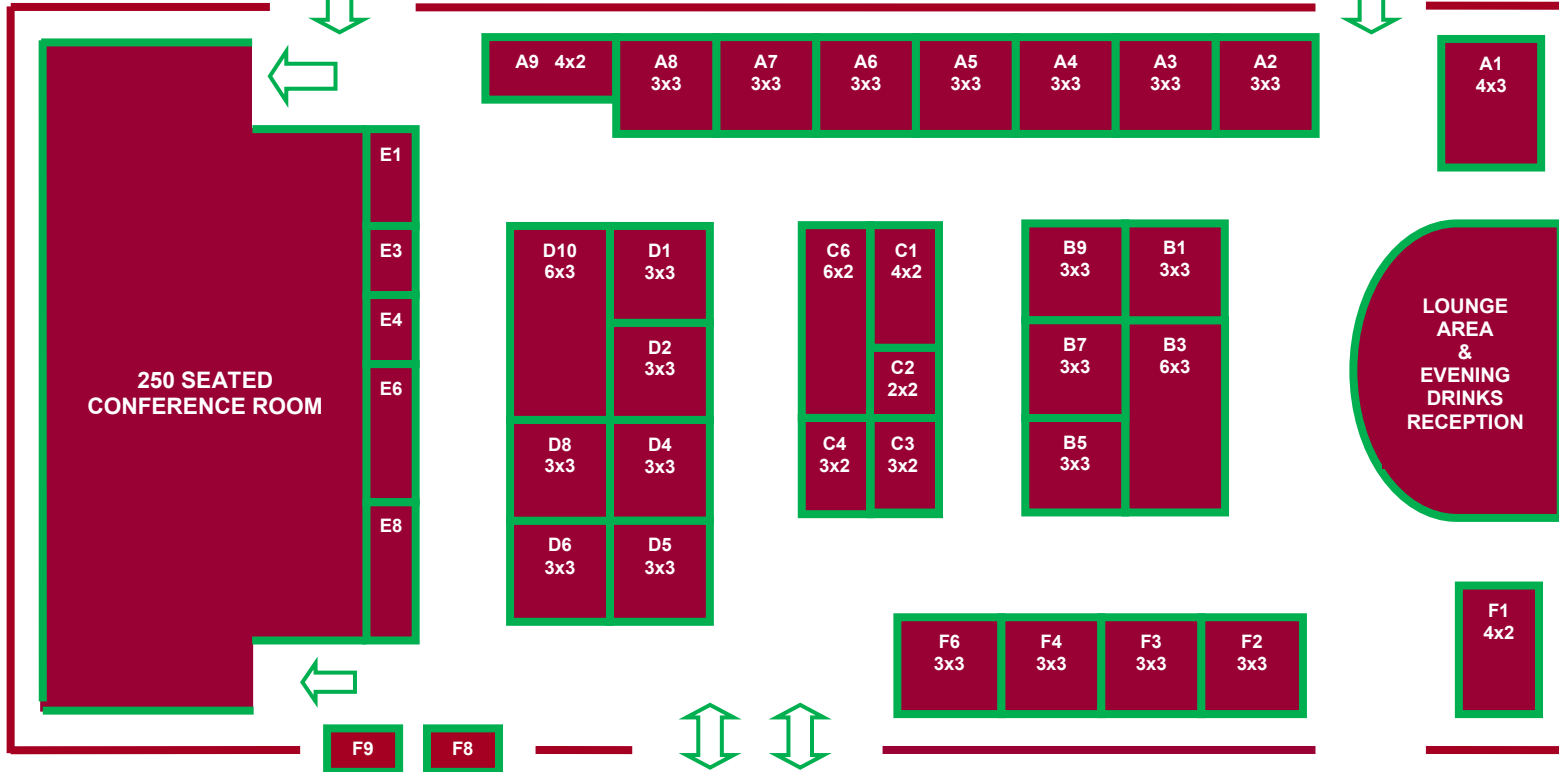

regen 2020

**** PLEASE CONTACT US FOR REMAINING STAND AVAILABILITY ****

0845 467 3303
info@regen2020.co.uk

**** FLOORPLAN LAYOUT SUBJECT TO CHANGE AT ANY TIME ****