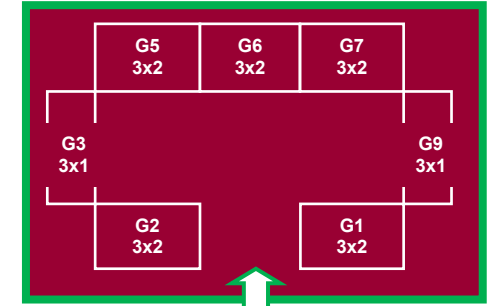

regen 2020

**** PLEASE CONTACT US FOR REMAINING STAND AVAILABILITY ****

0845 467 3303
info@regen2020.co.uk

**** FLOORPLAN LAYOUT SUBJECT TO CHANGE AT ANY TIME ****